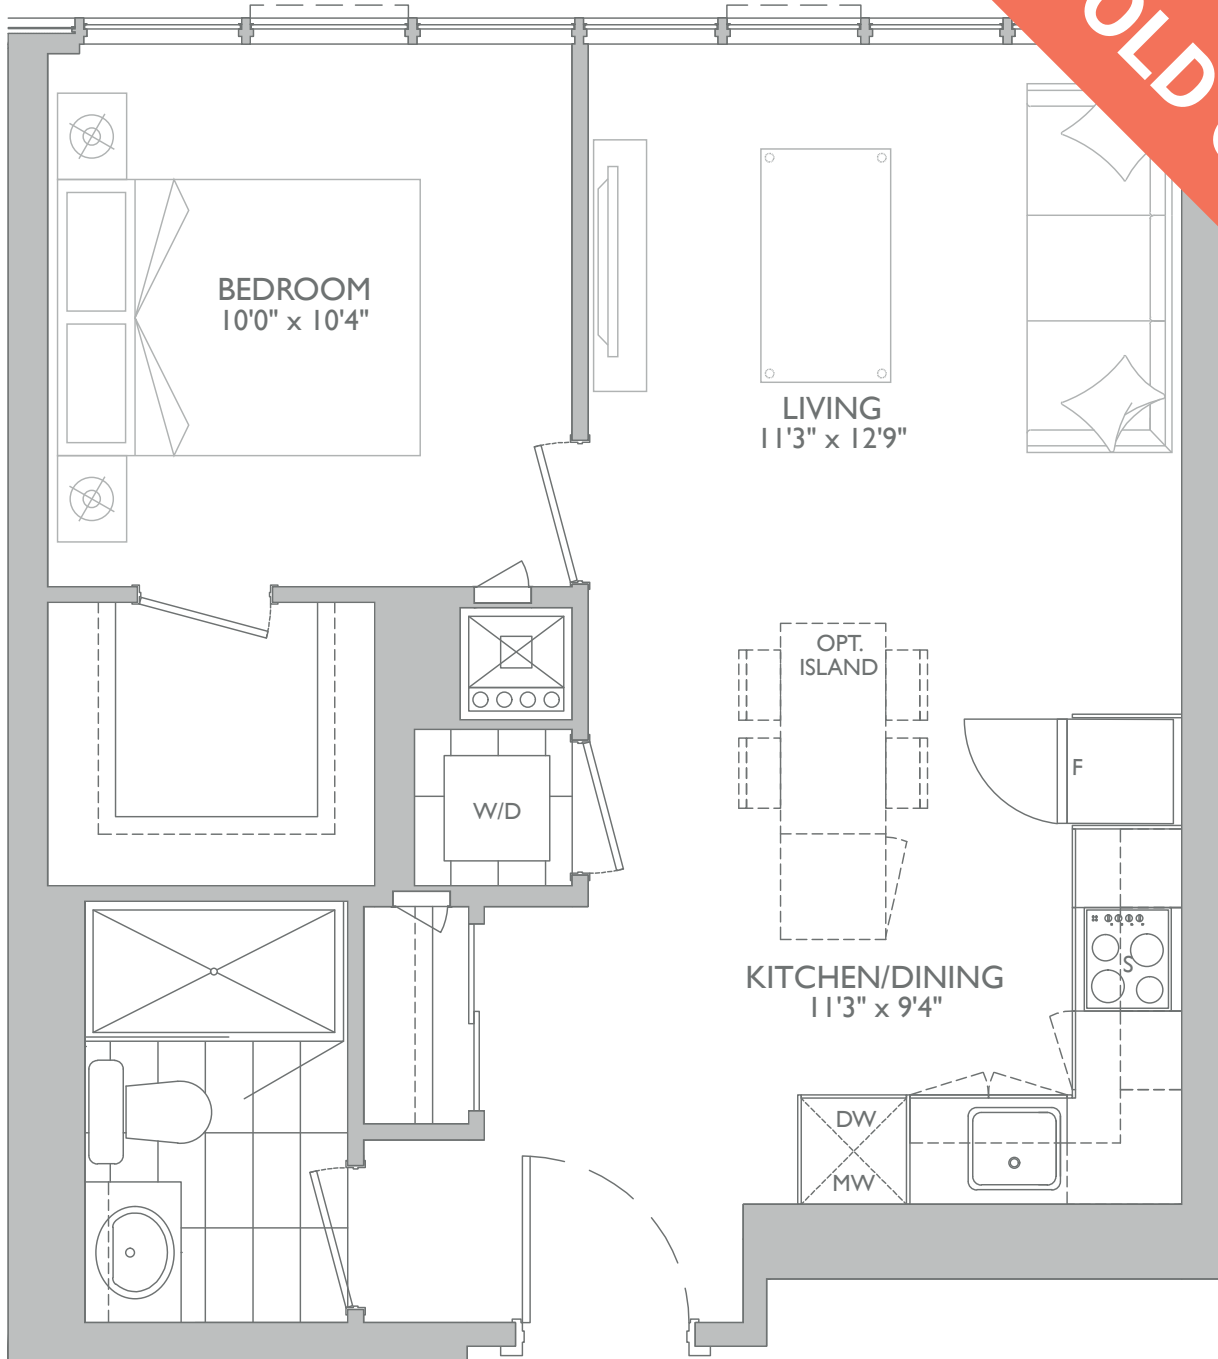

1 BEDROOM

INTERIOR: 548 SQ.FT. | TOTAL: 548 SQ.FT.

MODEL: 1C

SOLD OUT

Prices, figures, illustrations, sizes, features and finishes are subject to change without notice. Areas and dimensions are approximate and actual usable floorspace may vary from the stated area. E. & O. E. July 2019

L3-L4