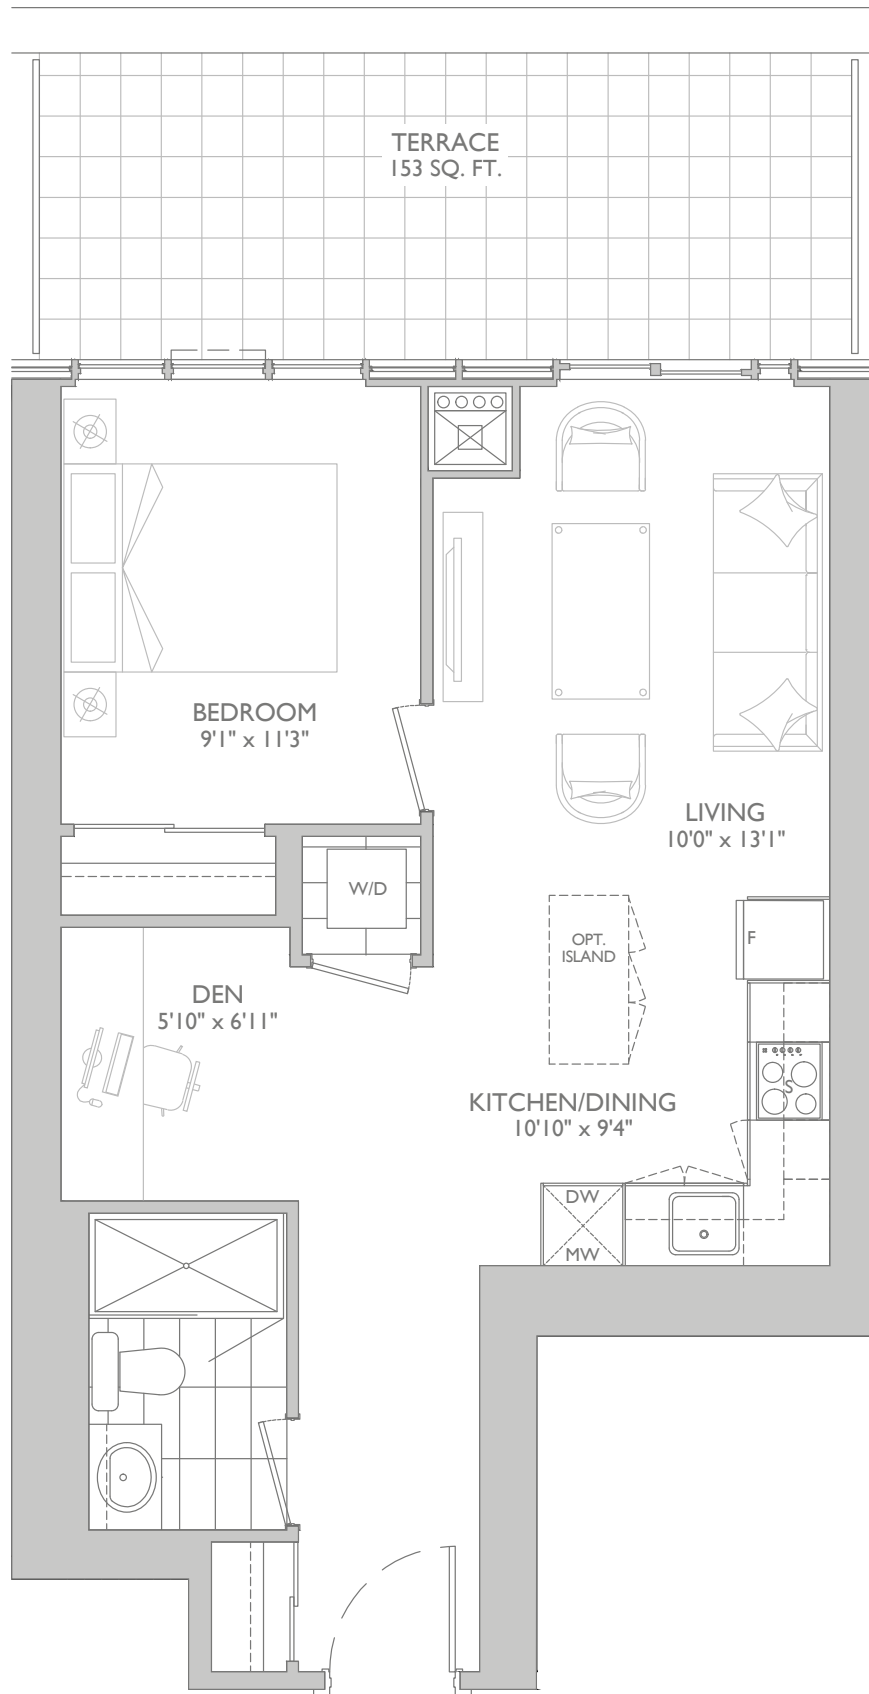

INTERIOR: 611 SQ.FT. | BALCONY: 153 SQ.FT. | TOTAL: 764 SQ.FT.

1 BEDROOM + DEN

MODEL: 1H+D

Prices, figures, illustrations, sizes, features and finishes are subject to change without notice. Areas and dimensions are approximate and actual usable floorspace may vary from the stated area. E. & O. E. July 2019