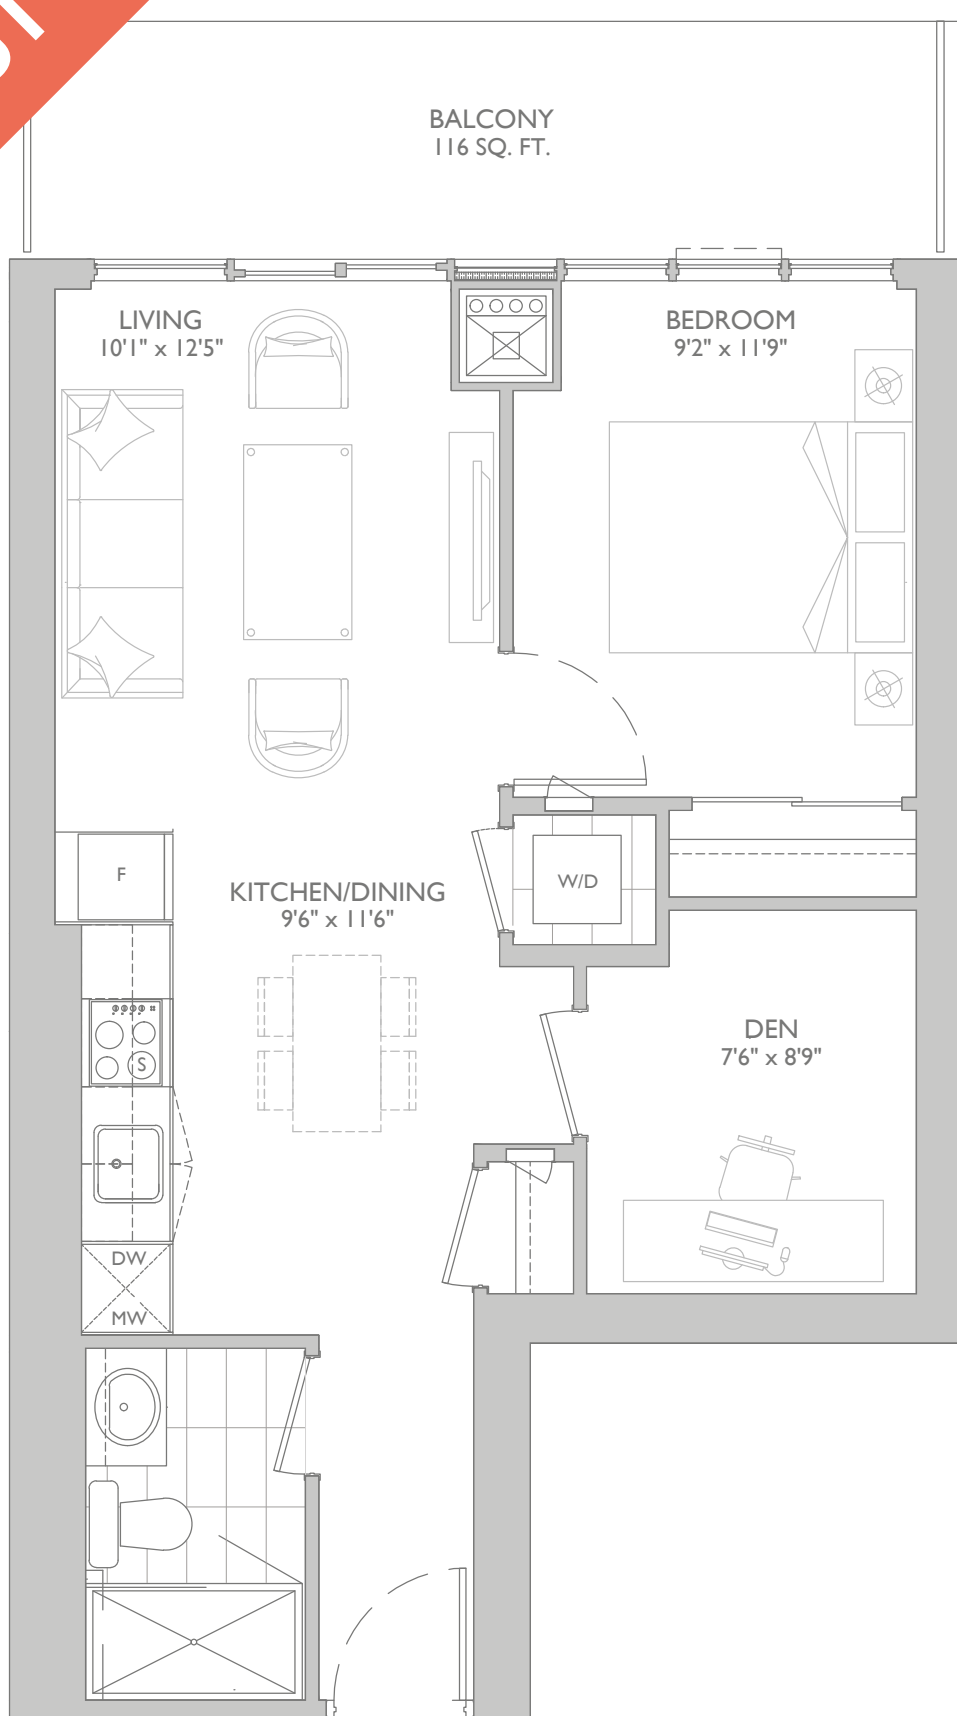

INTERIOR: 614 SQ.FT. | BALCONY: 116 SQ.FT. | TOTAL: 730 SQ.FT.

# 1 BEDROOM + DEN

MODEL: 1J+M

**SOLD OUT**

Prices, figures, illustrations, sizes, features and finishes are subject to change without notice. Areas and dimensions are approximate and actual usable floorspace may vary from the stated area. E. & O. E. July 2019