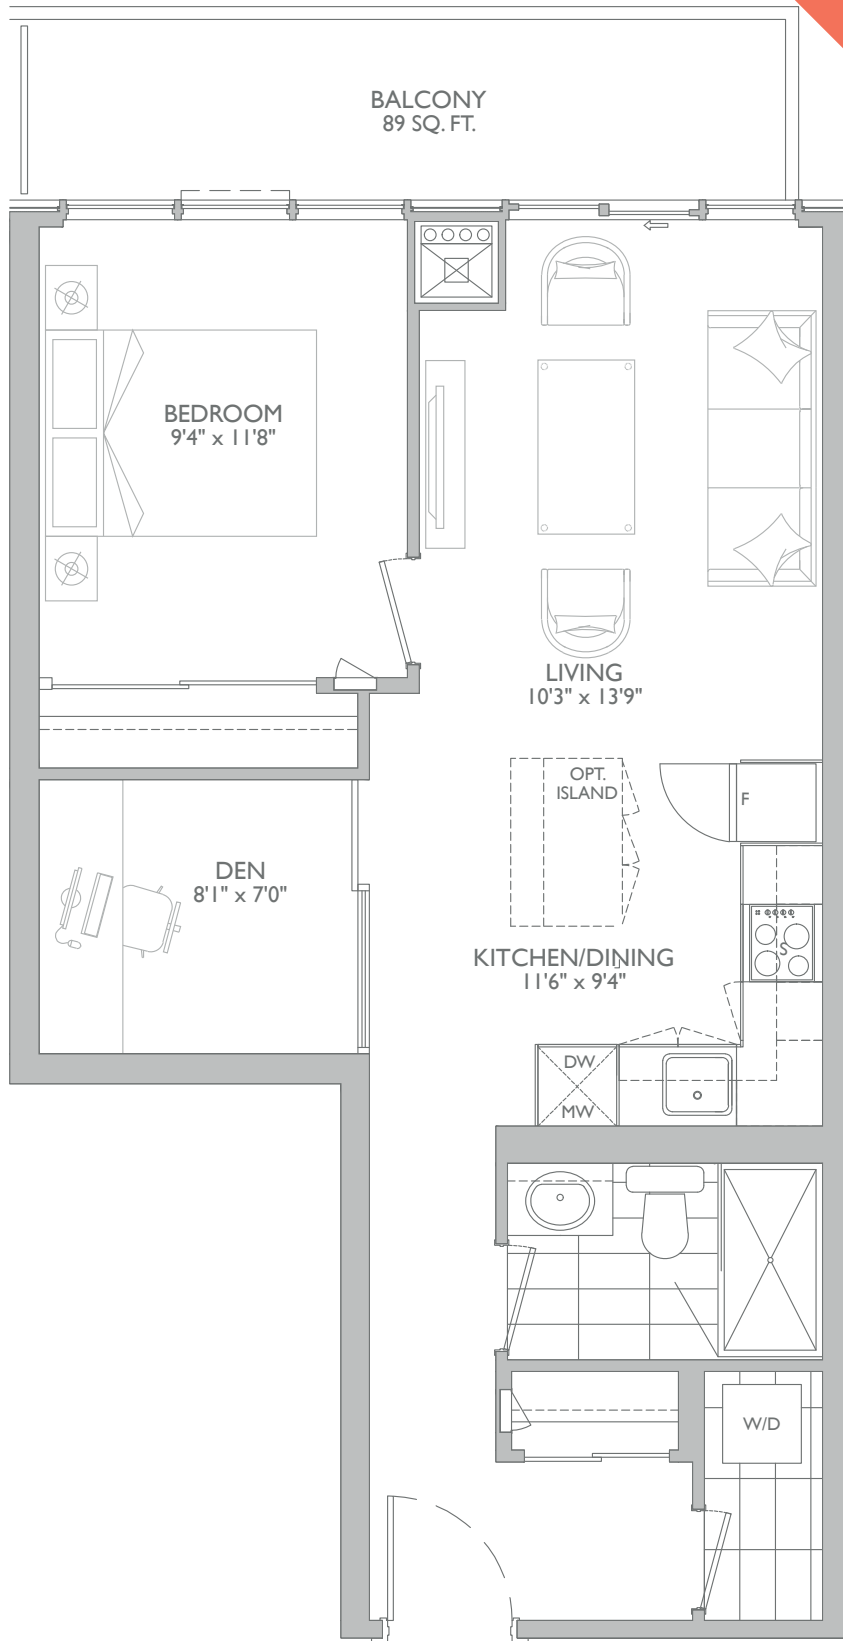

1 BEDROOM + DEN

INTERIOR: 634 SQ.FT. | BALCONY: 89 SQ.FT. | TOTAL: 723 SQ.FT.

MODEL: 1O+D

SOLD OUT

Prices, figures, illustrations, sizes, features and finishes are subject to change without notice. Areas and dimensions are approximate and actual usable floorspace may vary from the stated area. E. & O. E. July 2019

L4