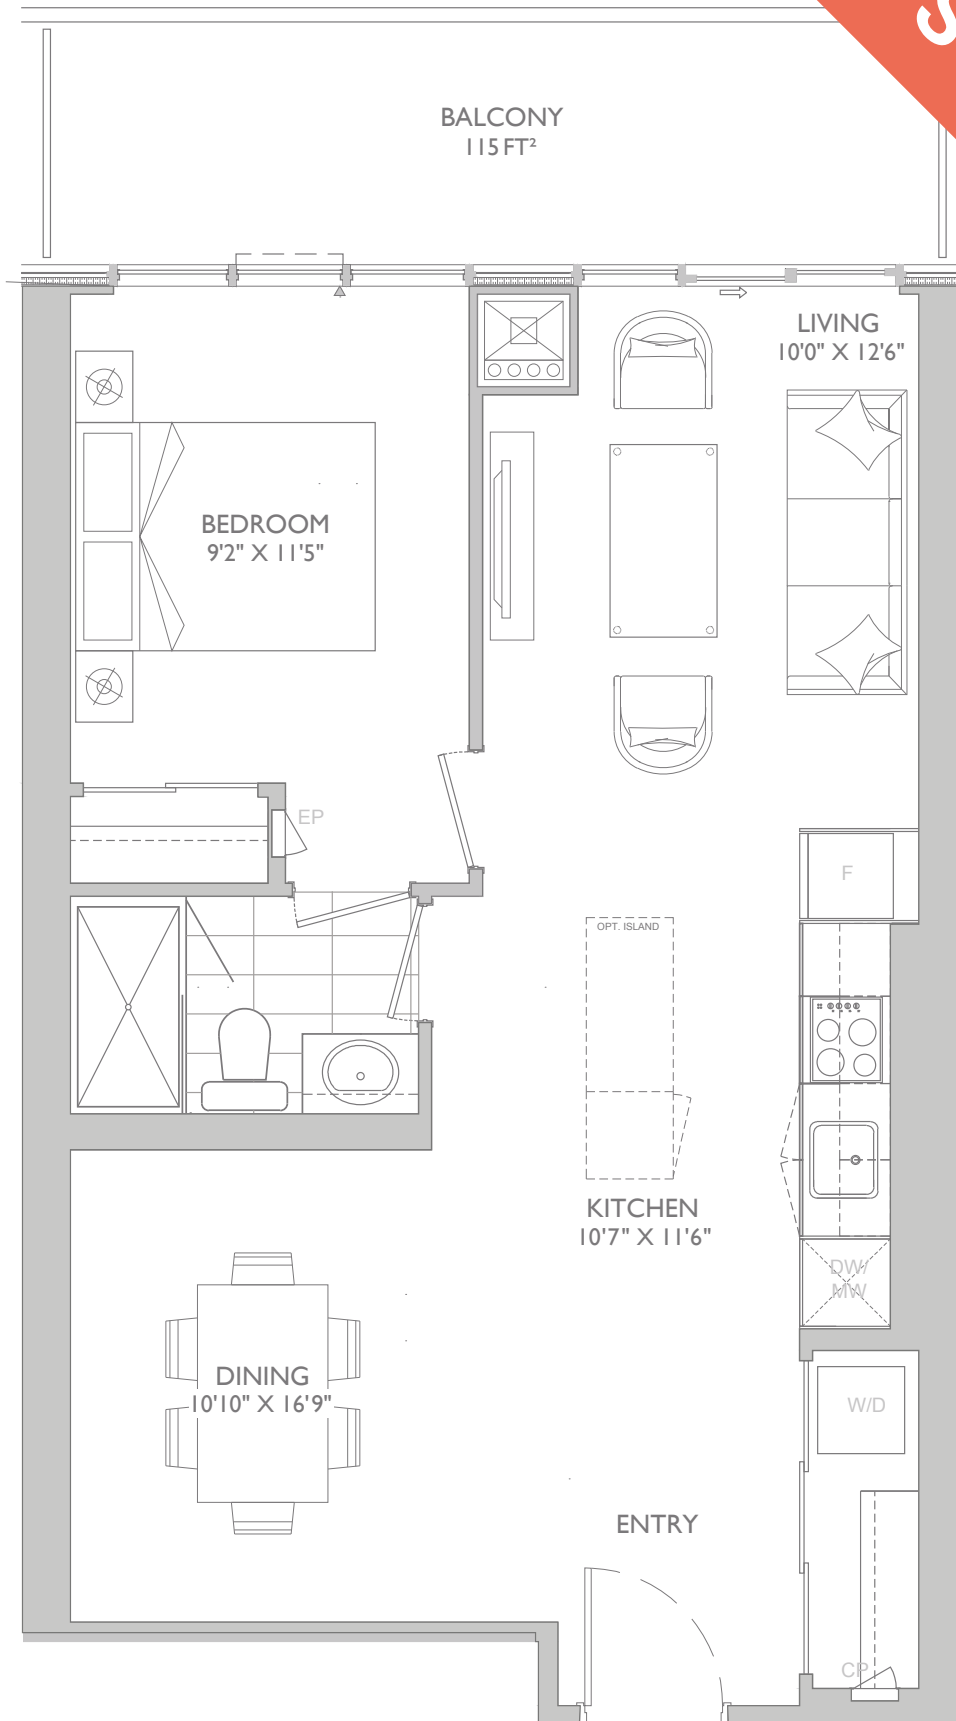

1 BEDROOM

INTERIOR: 671 SQ.FT. | BALCONY: 115 SQ.FT. | TOTAL: 786 SQ.FT.

MODEL: 1Q

SOLD OUT

L6-L15

L16-L30

Prices, figures, illustrations, sizes, features and finishes are subject to change without notice. Areas and dimensions are approximate and actual usable floorspace may vary from the stated area. E. & O. E. July 2019