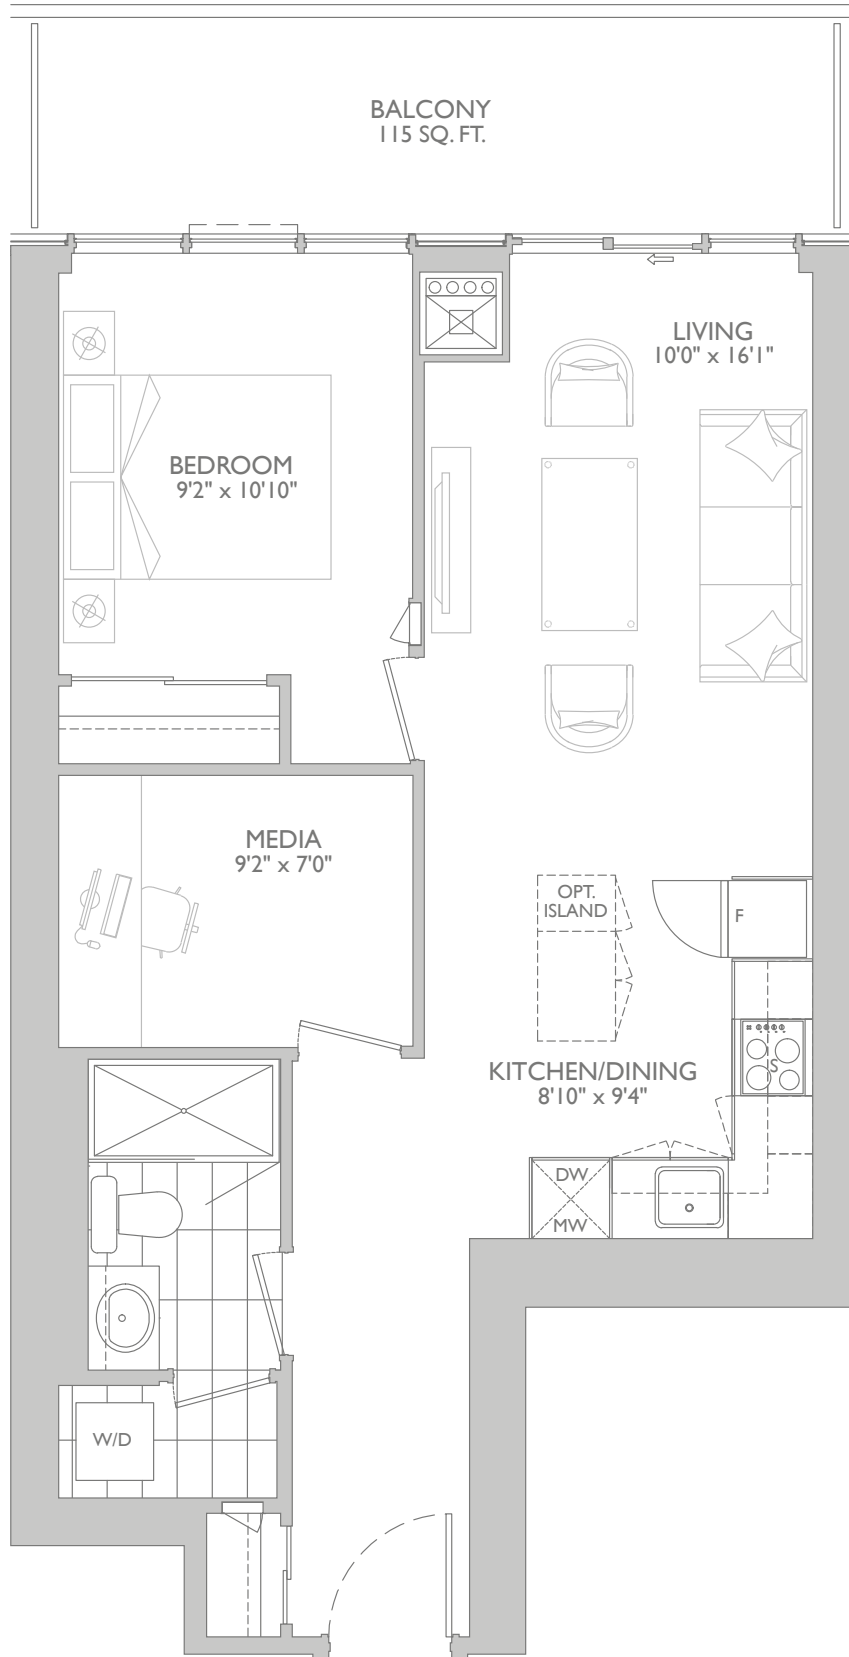

1 BEDROOM + MEDIA

INTERIOR: 673 SQ.FT. | BALCONY: 115 SQ.FT. | TOTAL: 788 SQ.FT.

MODEL: 1R+M

L2

L3-L4

Prices, figures, illustrations, sizes, features and finishes are subject to change without notice. Areas and dimensions are approximate and actual usable floorspace may vary from the stated area. E. & O. E. July 2019