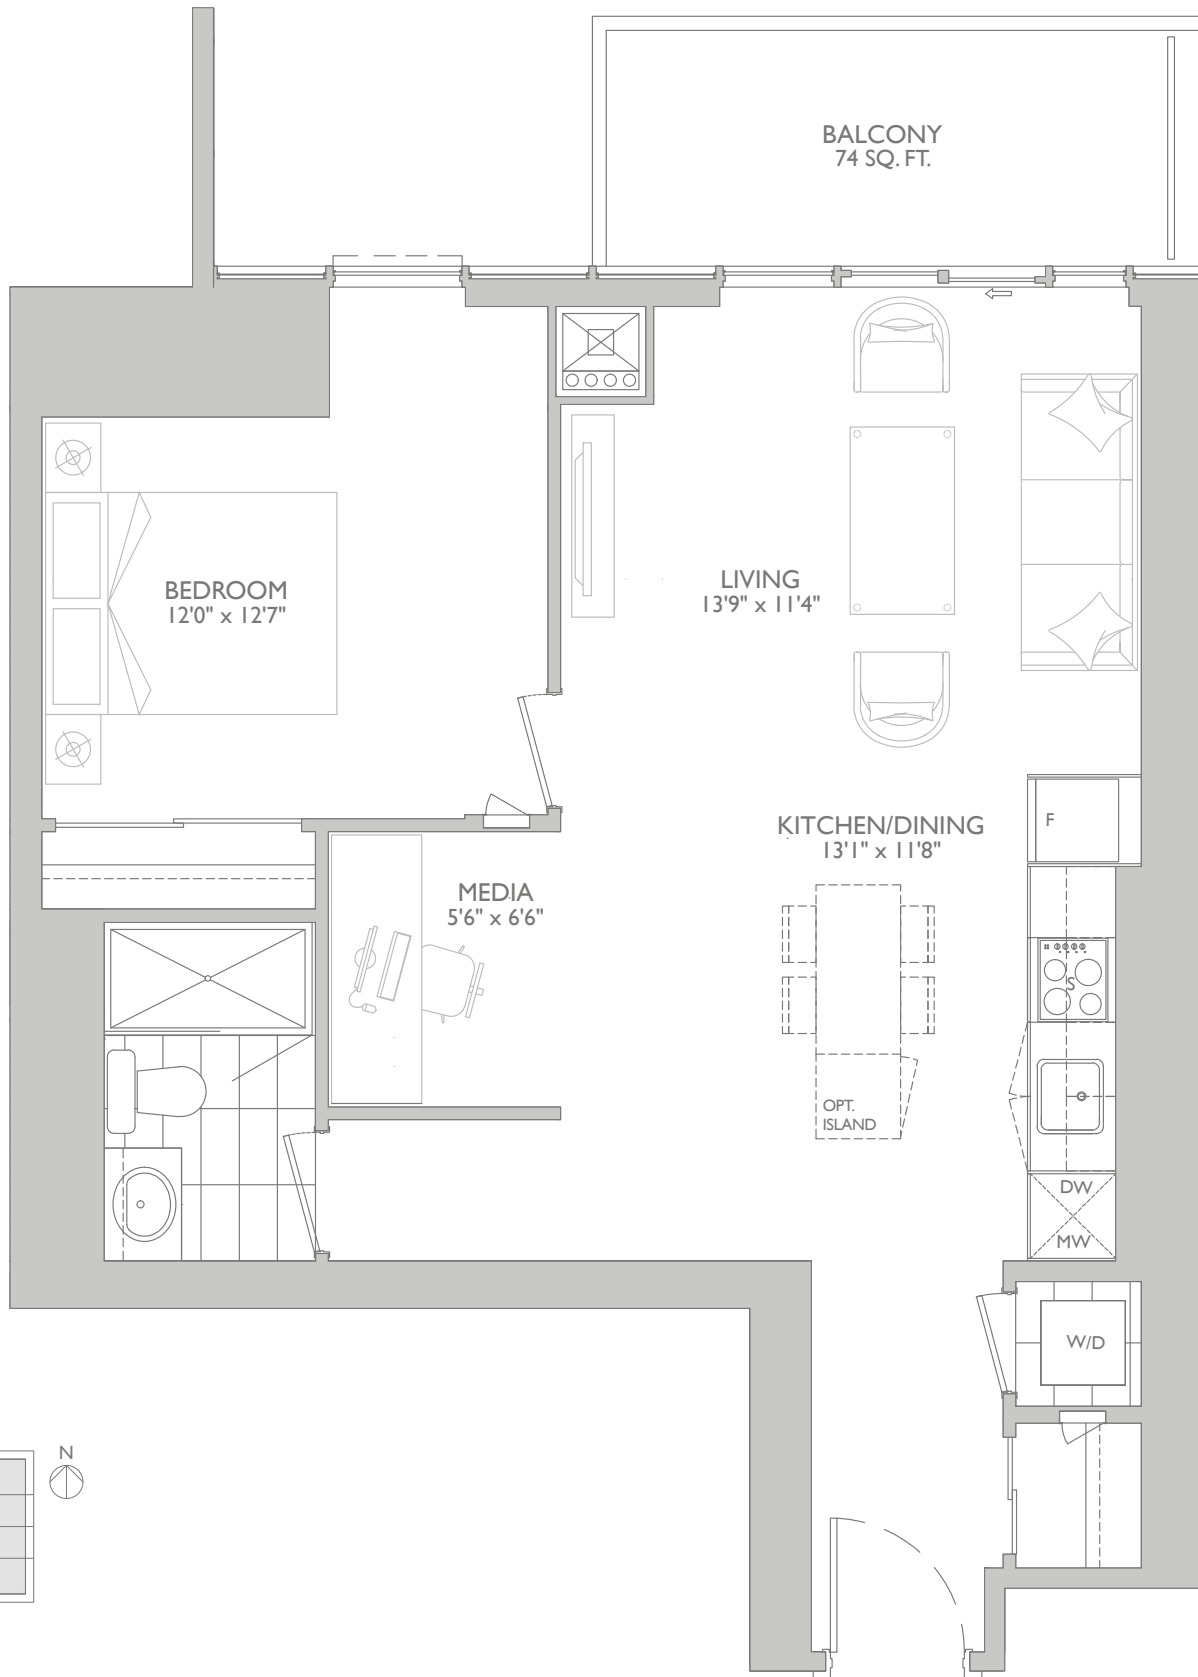

# 1 BEDROOM + MEDIA

INTERIOR: 745 SQ.FT. | BALCONY: 74 SQ.FT. | TOTAL: 819 SQ.FT.

MODEL: 1X+M

Prices, figures, illustrations, sizes, features and finishes are subject to change without notice. Areas and dimensions are approximate and actual usable floorspace may vary from the stated area. E. & O. E. July 2019