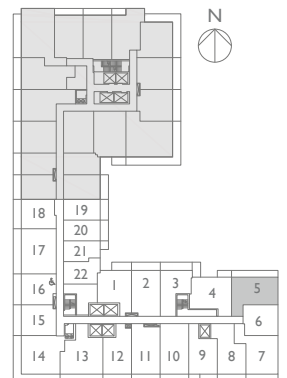

2 BEDROOM

INTERIOR: 739 SQ.FT. | BALCONY: 153 SQ.FT. | TOTAL: 892 SQ.FT.

MODEL: 2A

SOLD OUT

Prices, figures, illustrations, sizes, features and finishes are subject to change without notice. Areas and dimensions are approximate and actual usable floorspace may vary from the stated area. E. & O. E. July 2019

L3-L4