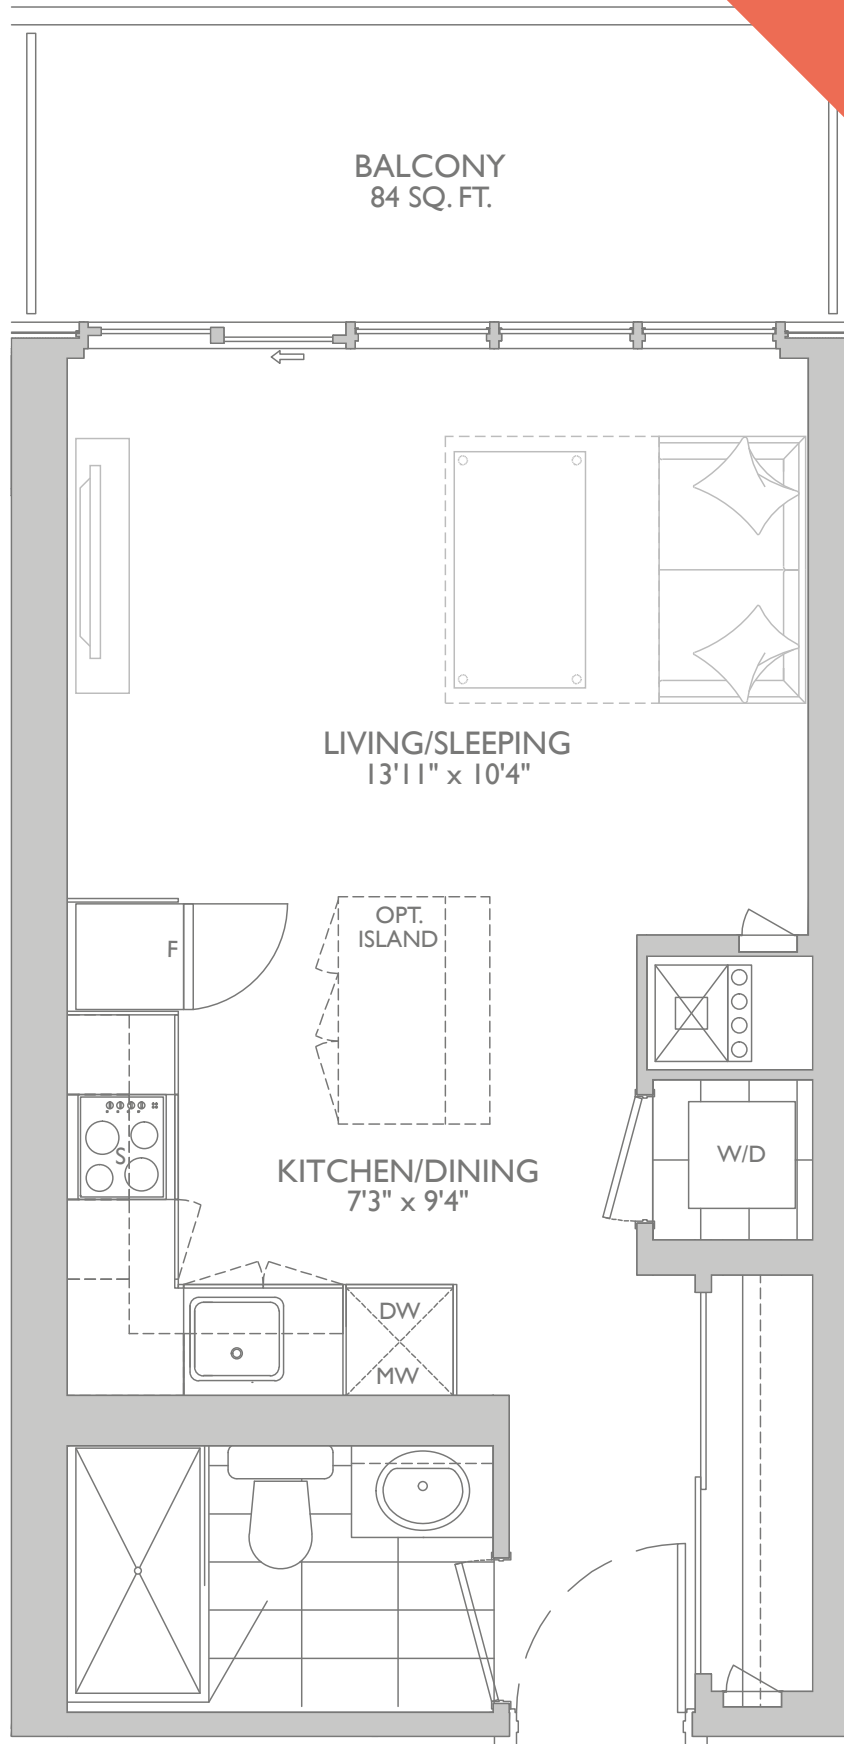

# BACHELOR

INTERIOR: 397 SQ.FT. | BALCONY: 84 SQ.FT. | TOTAL: 481 SQ.FT.

MODEL: SC

**SOLD OUT**

Prices, figures, illustrations, sizes, features and finishes are subject to change without notice. Areas and dimensions are approximate and actual usable floorspace may vary from the stated area. E. & O. E. July 2019

L3-L4