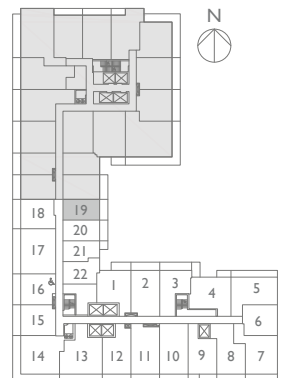

# BACHELOR

INTERIOR: 397 SQ.FT. | BALCONY: 84 SQ.FT. | TOTAL: 481 SQ.FT.

MODEL: SC

**SOLD OUT**

Prices, figures, illustrations, sizes, features and finishes are subject to change without notice. Areas and dimensions are approximate and actual usable floorspace may vary from the stated area. E. & O. E. July 2019

L3-L4