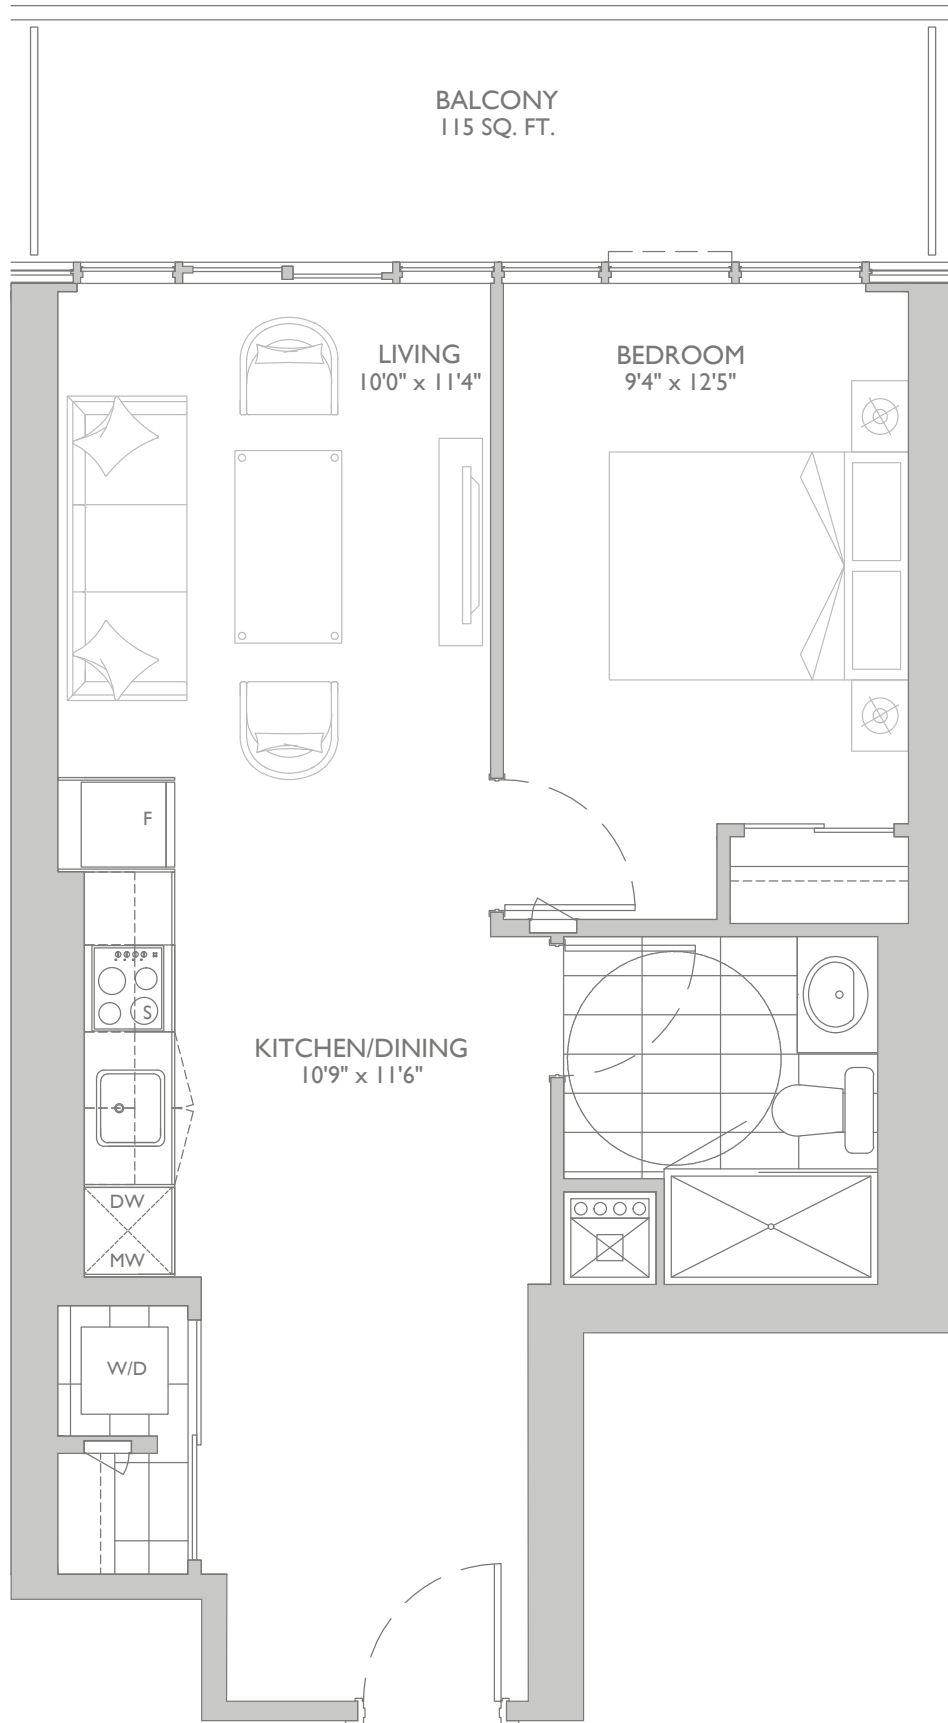

INTERIOR: 611 SQ.FT. | BALCONY: 115 SQ.FT. | TOTAL: 726 SQ.FT.

# 1 BEDROOM

MODEL: 11

L6-L15

L16-L30

Prices, figures, illustrations, sizes, features and finishes are subject to change without notice. Areas and dimensions are approximate and actual usable floorspace may vary from the stated area. E. & O. E. July 2019