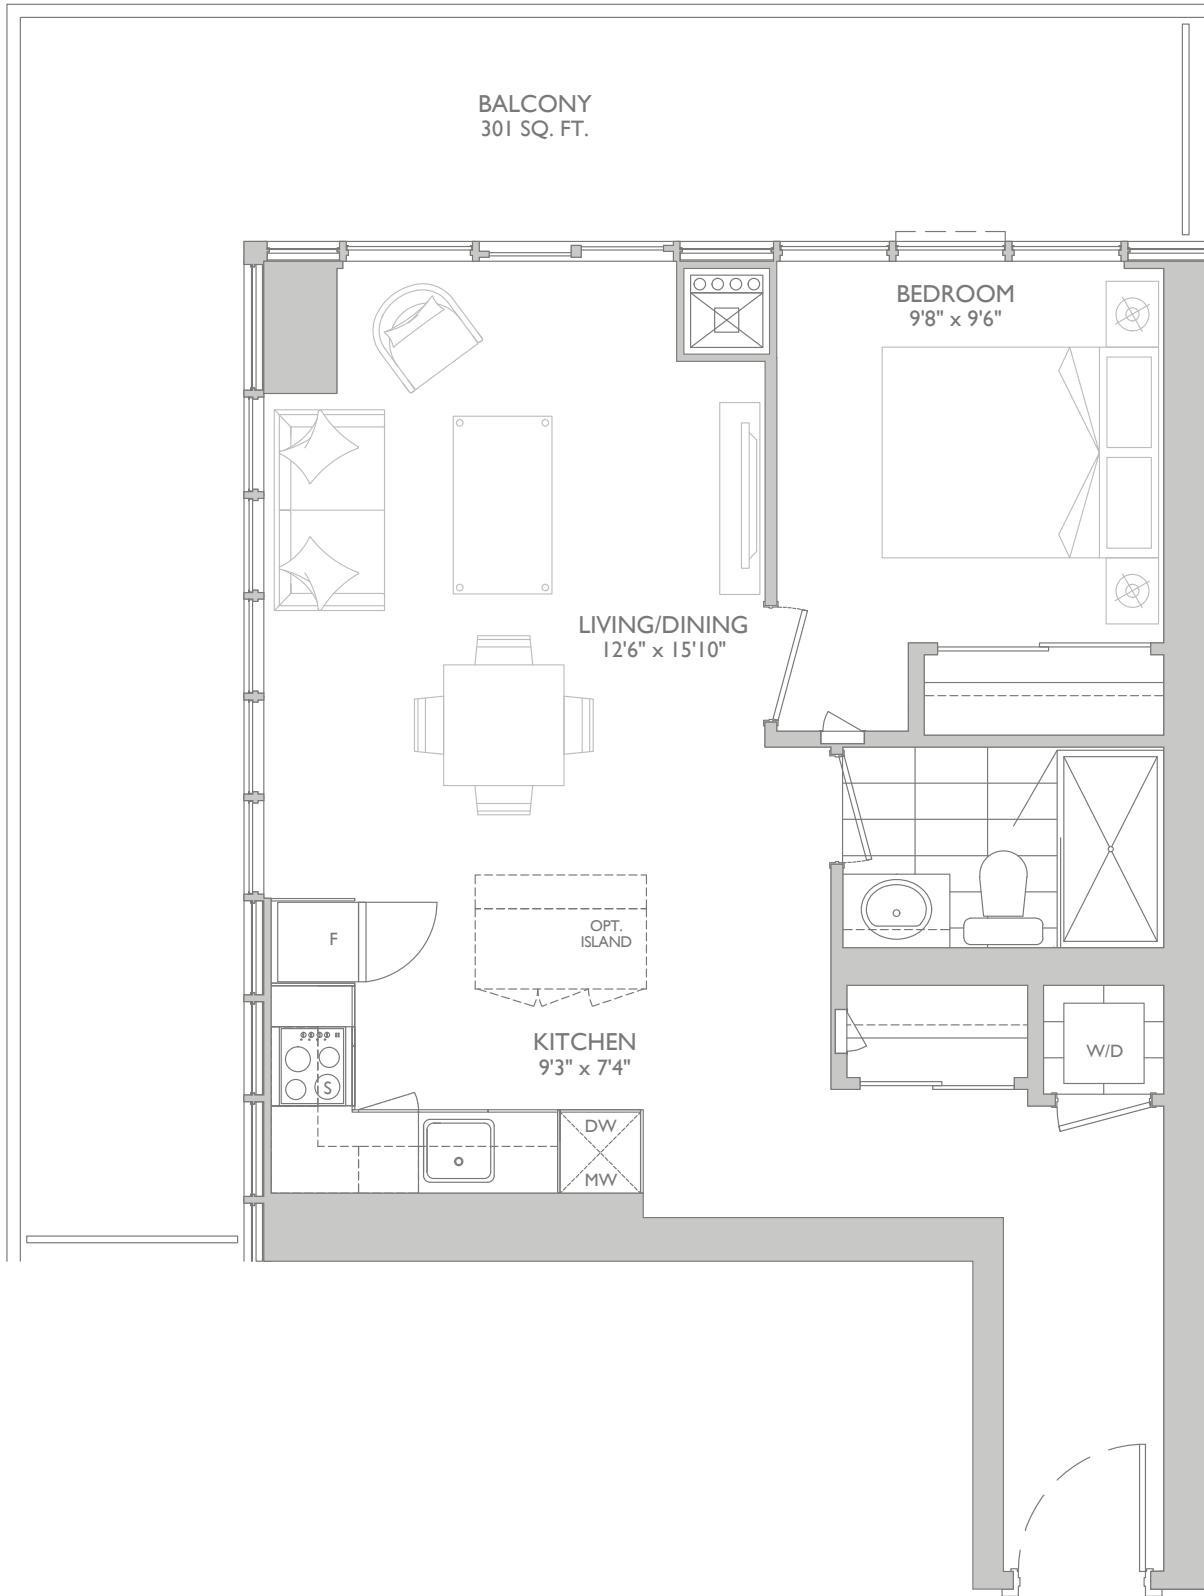

1 BEDROOM

INTERIOR: 627 SQ.FT. | BALCONY: 301 SQ.FT. | TOTAL: 928 SQ.FT.

MODEL: 1M

Prices, figures, illustrations, sizes, features and finishes are subject to change without notice. Areas and dimensions are approximate and actual usable floorspace may vary from the stated area. E. & O. E. July 2019