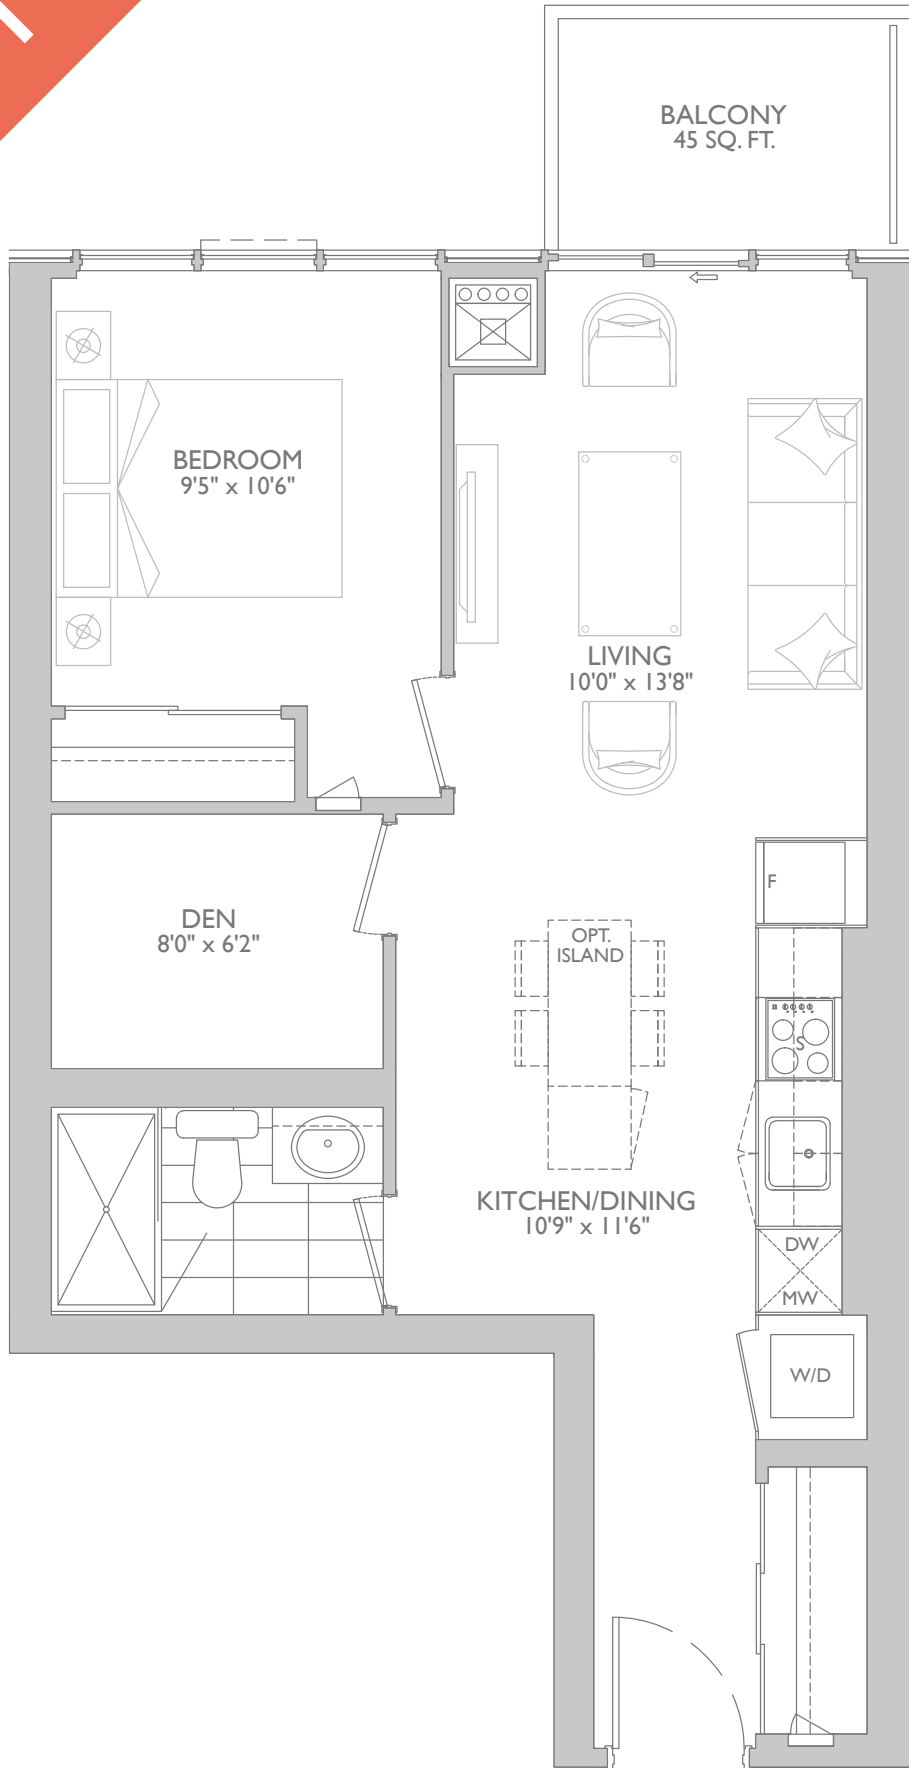

INTERIOR: 628 SQ.FT. | BALCONY: 45 SQ.FT. | TOTAL: 673 SQ.FT.

1 BEDROOM + DEN

MODEL: 1N+D

SOLD OUT

Prices, figures, illustrations, sizes, features and finishes are subject to change without notice. Areas and dimensions are approximate and actual usable floorspace may vary from the stated area. E. & O. E. July 2019