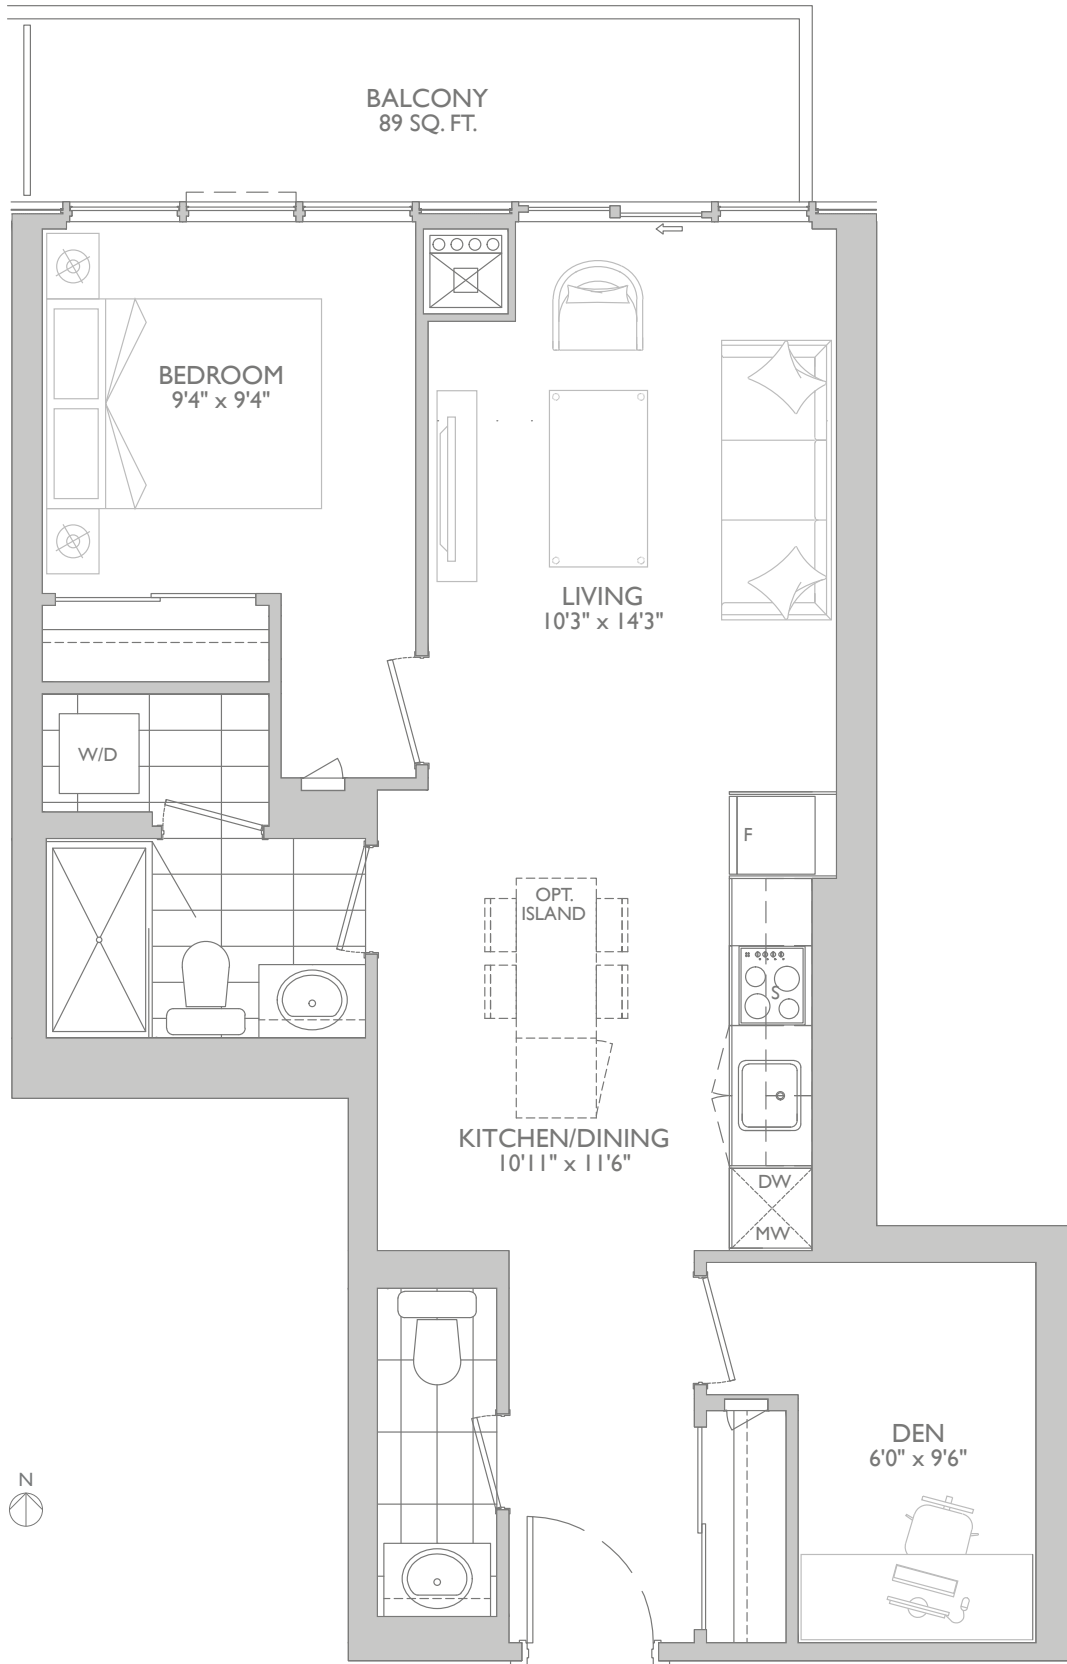

INTERIOR: 692 SQ.FT. | BALCONY: 89 SQ.FT. | TOTAL: 781 SQ.FT.

1 BEDROOM + DEN

MODEL: 1V+D

Prices, figures, illustrations, sizes, features and finishes are subject to change without notice. Areas and dimensions are approximate and actual usable floorspace may vary from the stated area. E. & O. E. July 2019