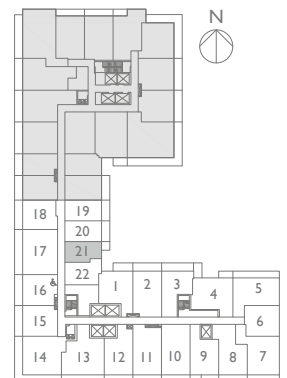

BACHELOR

INTERIOR: 375 SQ.FT. | BALCONY: 32 SQ.FT. | TOTAL: 407 SQ.FT.

MODEL: SA

SOLD OUT

Prices, figures, illustrations, sizes, features and finishes are subject to change without notice. Areas and dimensions are approximate and actual usable floorspace may vary from the stated area. E. & O. E. July 2019

L3-L4