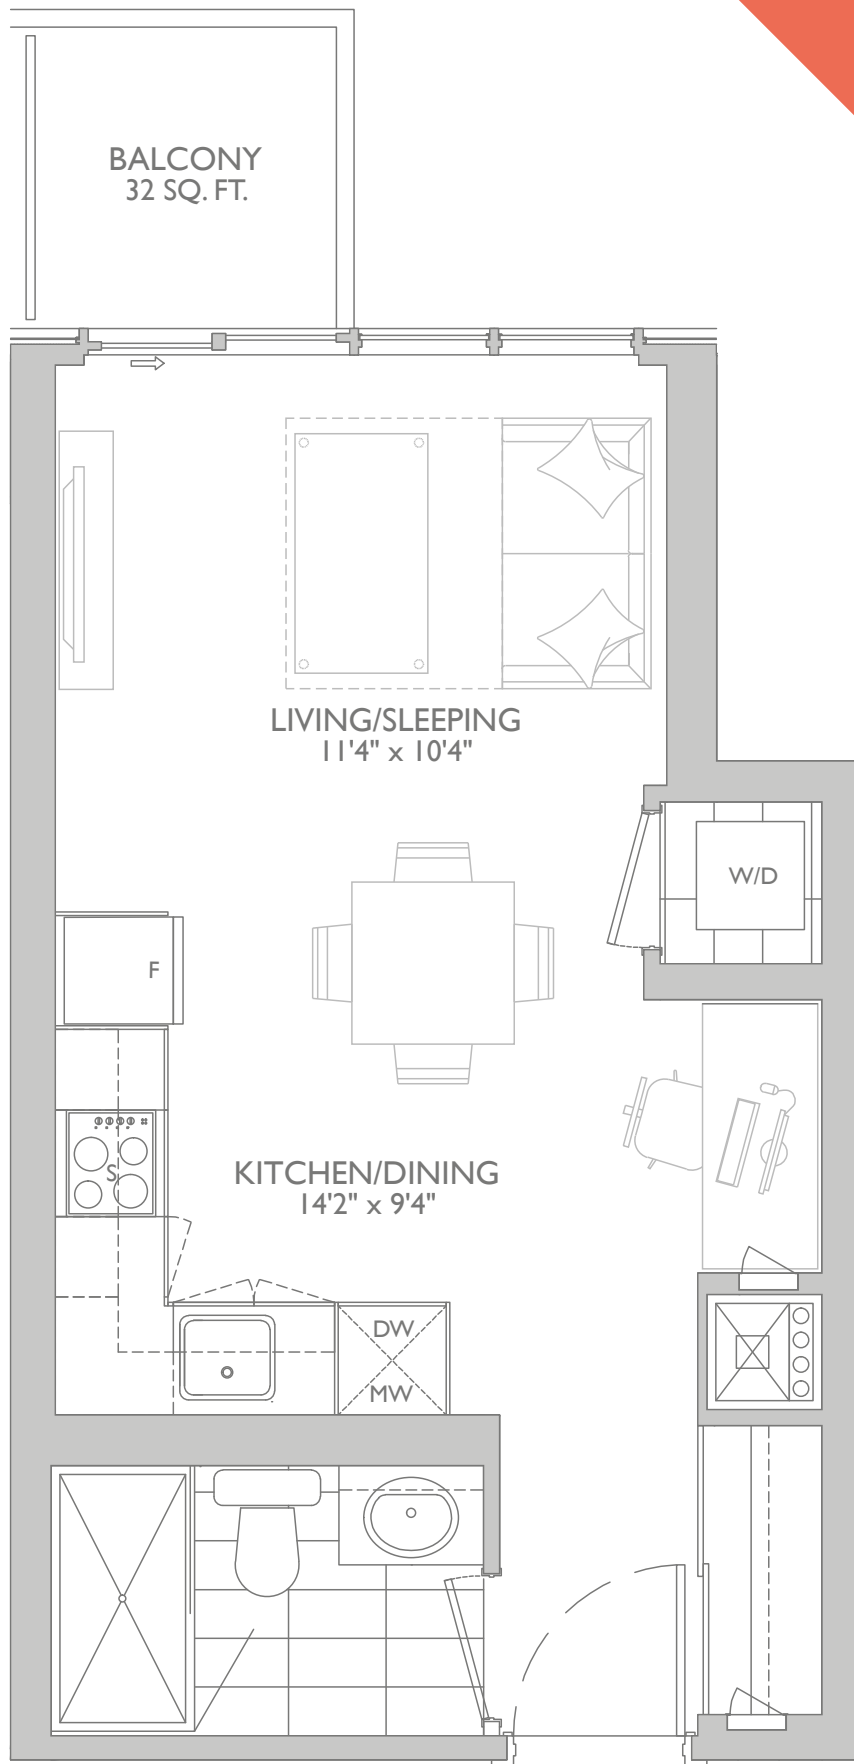

BACHELOR

INTERIOR: 375 SQ.FT. | BALCONY: 32 SQ.FT. | TOTAL: 407 SQ.FT.

MODEL: SA

SOLD OUT

Prices, figures, illustrations, sizes, features and finishes are subject to change without notice. Areas and dimensions are approximate and actual usable floorspace may vary from the stated area. E. & O. E. July 2019

L3-L4